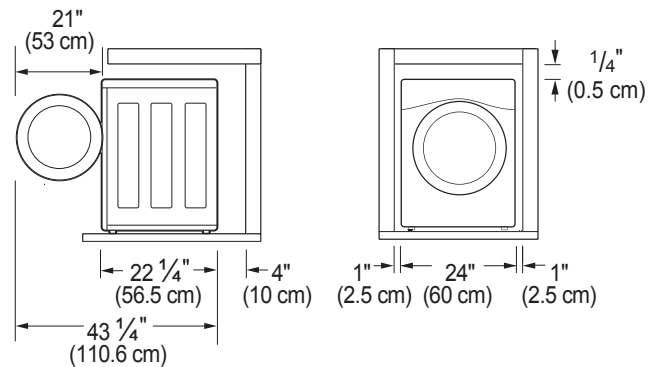

CONVENIENCE CONTINUED

End of Cycle Signal	Yes
LoadSense	Yes
Child Lock	Yes
Auto Suds Removal	Yes
4 Adjustable Leveling Legs	Yes
Easy Loading TilTub™	Yes
ADA Compliant	No

SMART FEATURES

Wi-Fi Enabled	Yes
ThinQ®	Yes
ThinQ Care	Yes
Voice Control	Google Assistant, Amazon Alexa
SmartDiagnosis™	Yes
Remote Start and Cycle Monitor	Yes

MOTOR AND AGITATOR

Motor Type	Inverter Direct Drive Motor
Axis	Horizontal

MATERIALS AND FINISHES

NeveRust™ Stainless Steel Drum	Yes
Door / Rim	Chrome
Door Cover	Glass

TECHNICAL SPECS

Electrical Requirements	120V, 60 Hz, 15 Amps
Type	Electric
Power Outlet Location	Within 60" of Either Side
Plug Type	3-Prong (Cord Attached to Unit)
Min. / Max. Water Pressure	20 - 120 psi

INCLUDED ACCESSORIES

Drain Hose

OPTIONAL ACCESSORIES

Pedestal	N/A
LG Sidekick™ Pedestal Washer	N/A
Stacking Kit	Not Stackable

DIMENSIONS

Product (W x H x D)	24" x 33 1/2" x 22 1/4"
Depth with Door Open	43 1/4"
Cutout Dimensions (W x H x D)	26" x 33 3/4" x 26 1/4"
Carton Dimensions (W x H x D)	26" x 35" x 26"
Approx. Weight (Product / Carton)	160.9 lbs. / 169.8 lbs.

LIMITED WARRANTY

Parts and Labor	1 Year
Direct Drive Motor	10 Years (Parts Only)
Drum	3 Years (Parts Only)

DIMENSIONS / CLEARANCES

FLOOR INSTALLATION

INSTALLATION NOTES

- To ensure sufficient clearance for water lines, the drain line and airflow, allow minimum clearances of at least 1 inch (2.5 cm) at the sides and 4 inches (10 cm) behind the washer. Be sure to allow for wall, door, or floor moldings that may increase the required clearances.
- Install the washing machine on a solid floor that is strong and rigid enough to support the weight of the washing machine, even when fully loaded, without flexing or bouncing. If the floor has too much flex, you may need to reinforce it to make it more rigid. If the floor is not solid, it may cause severe vibration and noise.
- The floor under the washer must not slope more than 1 inch (2.5 cm) from front to back or side to side.